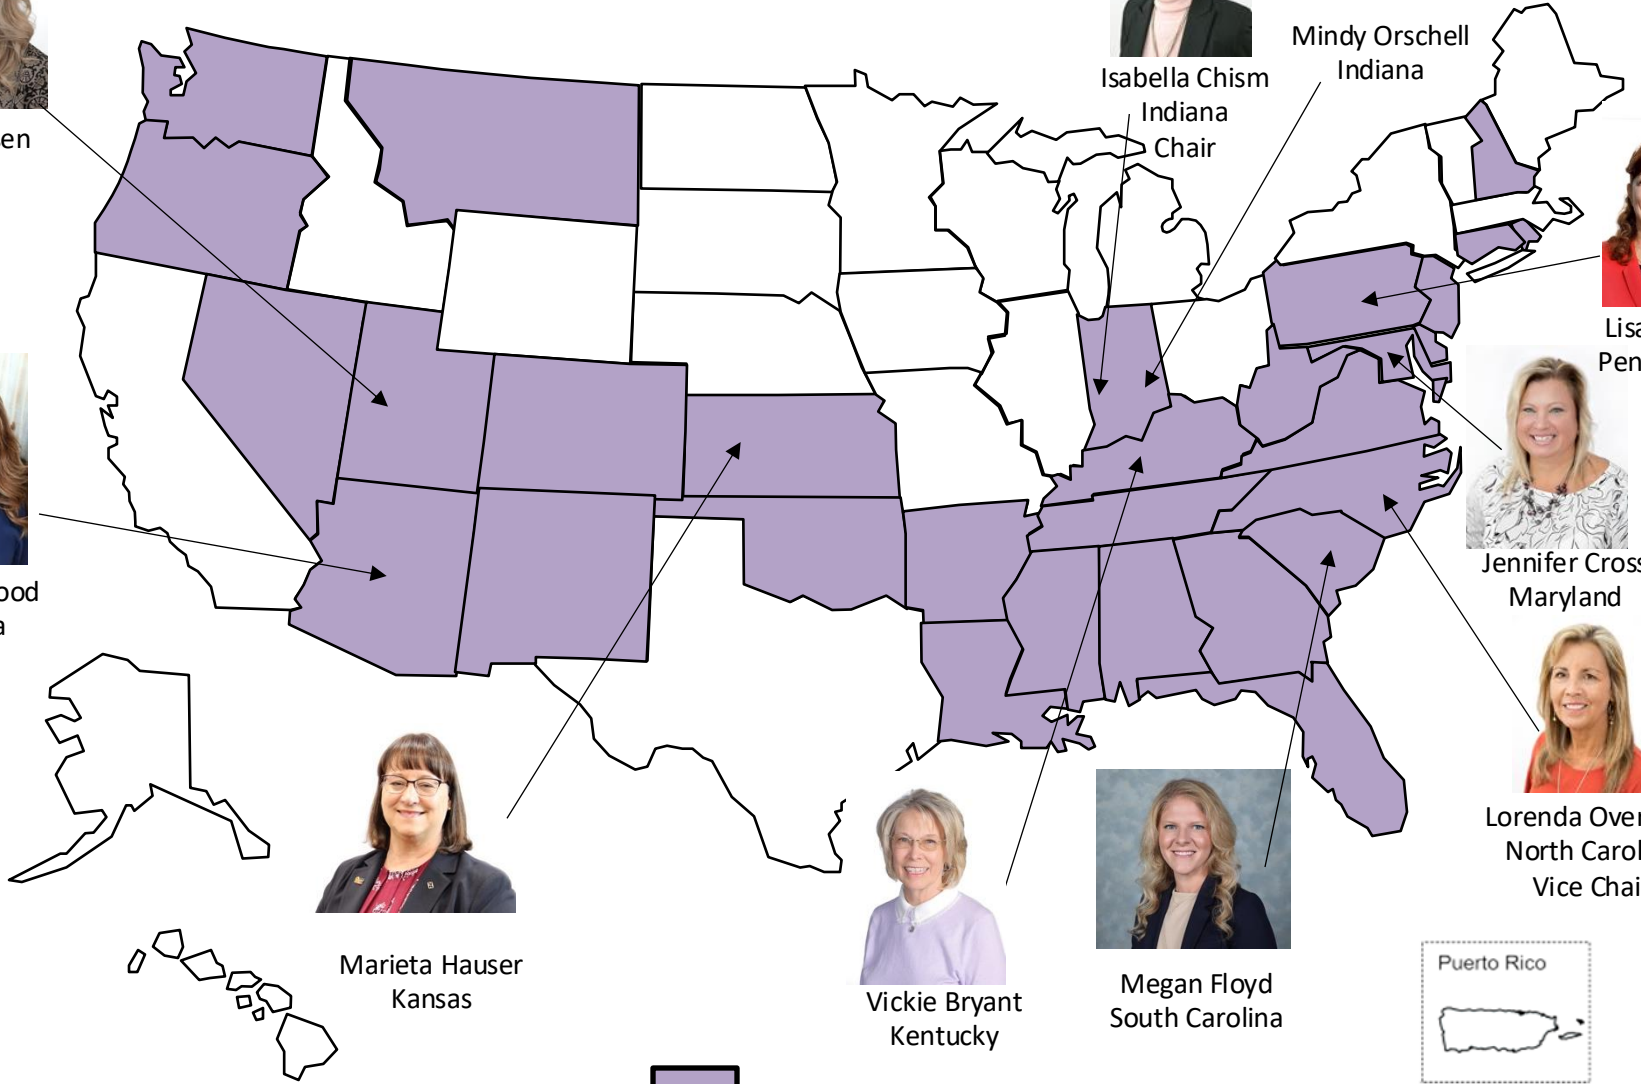

AFBF Women's Leadership Committee

Dot Jensen
Utah

Shawn Wood
Arizona

Marieta Hauser
Kansas

Vickie Bryant
Kentucky

Megan Floyd
South Carolina

Isabella Chism
Indiana
Chair

Mindy Orschell
Indiana

Lisa Wherry
Pennsylvania

Jennifer Cross
Maryland

Lorenda Overman
North Carolina
Vice Chair

■ Women's Leadership Program