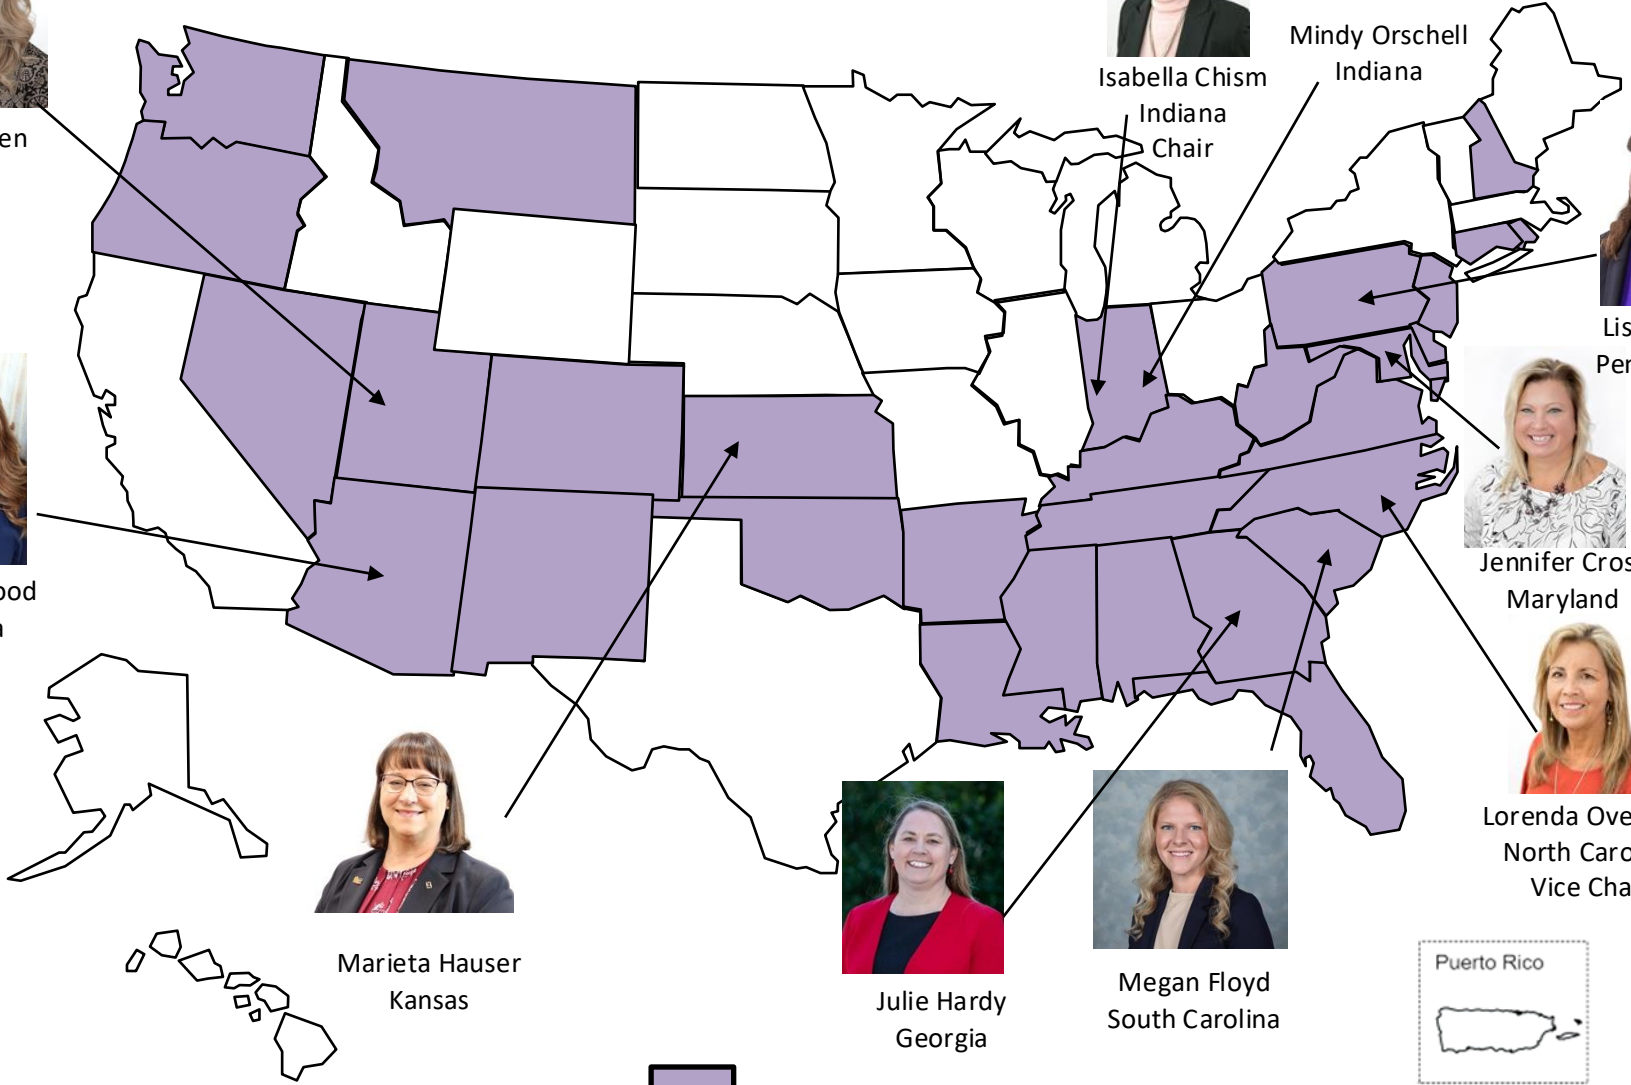

AFBF Women's Leadership Committee

Dot Jensen
Utah

Shawn Wood
Arizona

Marieta Hauser
Kansas

Julie Hardy
Georgia

Megan Floyd
South Carolina

Isabella Chism
Indiana Chair

Mindy Orschell
Indiana

Lisa Wherry
Pennsylvania

Jennifer Cross
Maryland

Lorenda Overman
North Carolina
Vice Chair

 **Women's Leadership Program**